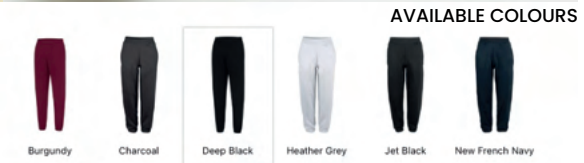

STUDENT SOCIETIES

#BeLongAtBath

THE SU UNIVERSITY OF BATH